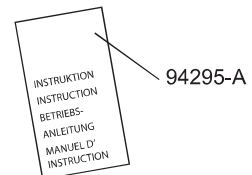

Reservdelar
Reservedeler
Reservecele

Spare Parts
Varaosat
Запасные части

Ersatzteile
Piezas de repuesto
Pièces détachées

4 kW