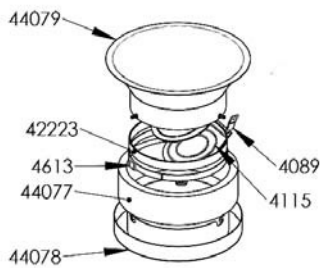

Reservdelar
Reservedeler
Reservecele

Spare Parts
Varaosat
Запасные части

Ersatzteile
Piezas de repuesto
Pièces détachées

4 kW