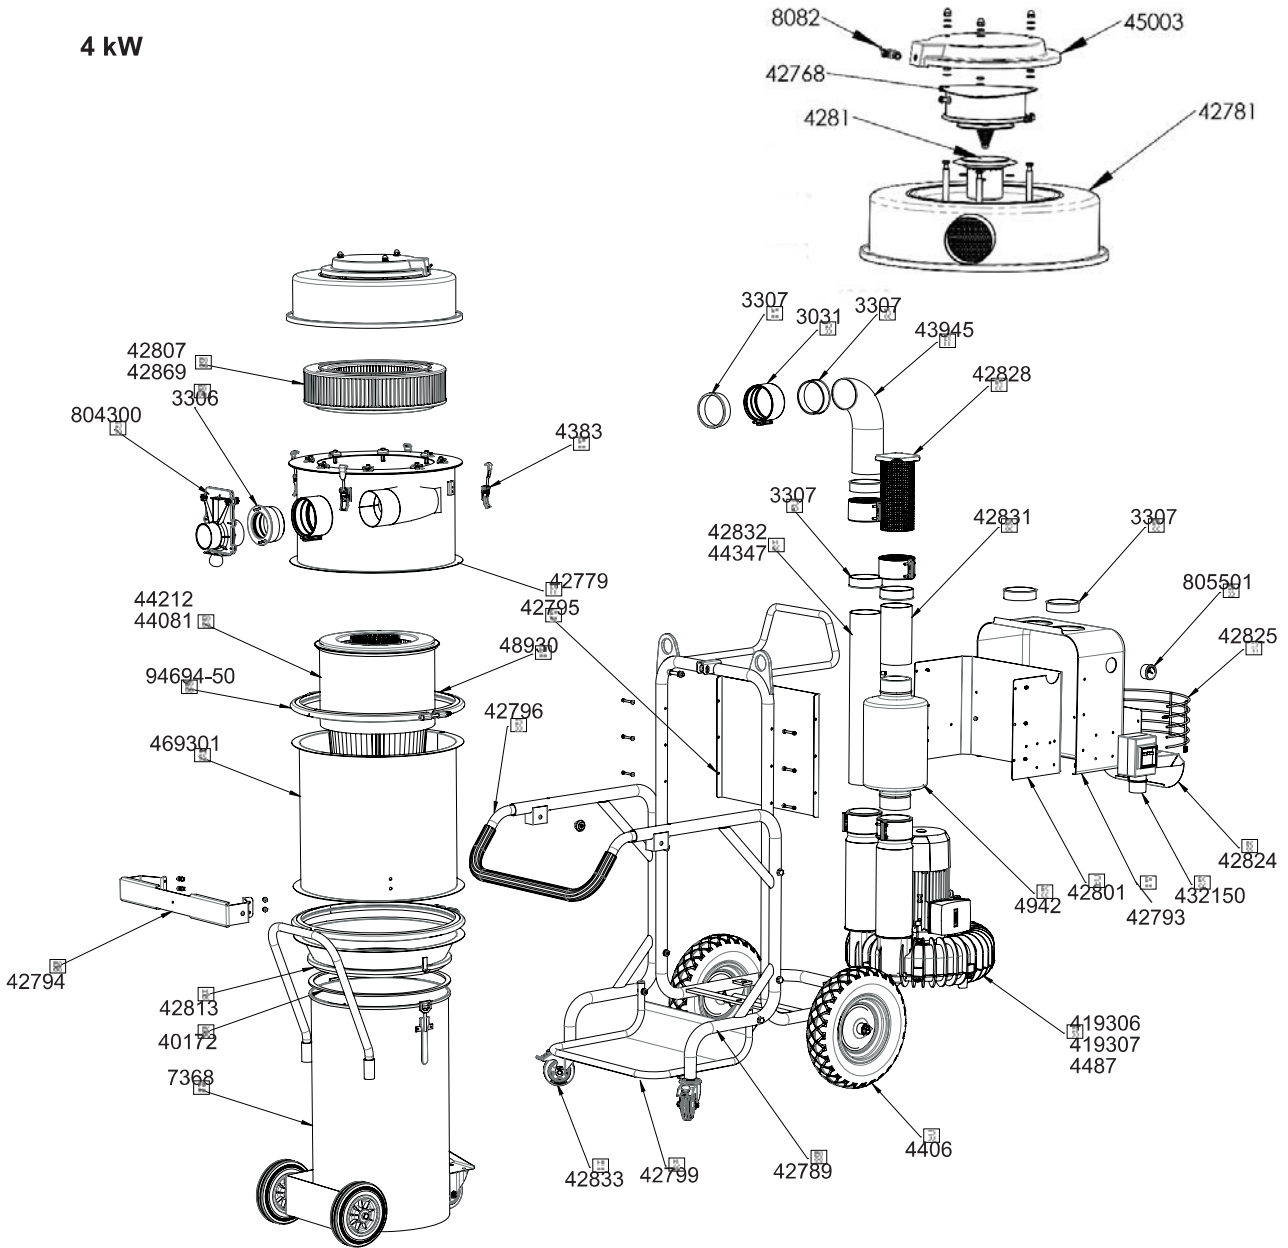

Reservdelar
Reservedeler
Reservecele

Spare Parts
Varaosat
Запасные части

Ersatzteile
Piezas de repuesto
Pièces détachées

4 kW